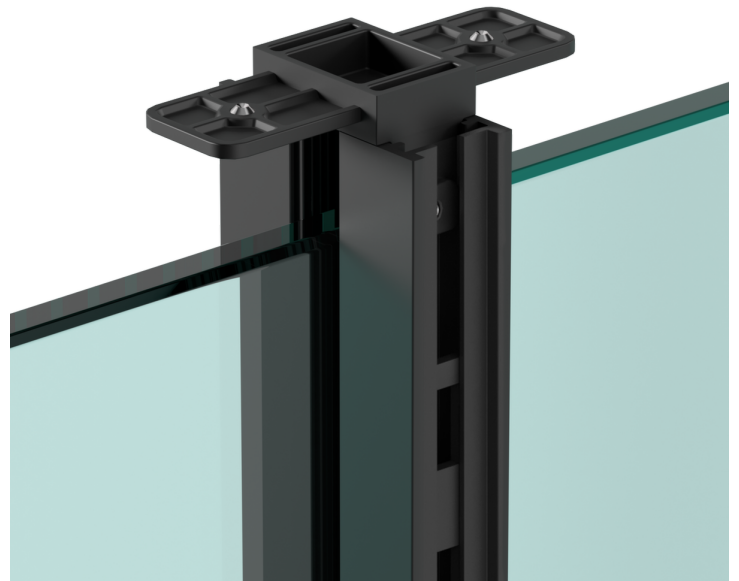

GRiD System

Maximum flexibility thanks to the equipped walls system

GRiD System

GRiD System, the new Terno Scorrevoli Wall System, was created with a precise objective in mind: to redefine the domestic space.

GRiD System is an extremely practical system and you can guess it right from the design stages. Based on a real program, it offers a complete constructive solution, capable of transforming a semi-finished product into a structural construction base that has all the necessary constructive characteristics and the right compromise between aesthetics and technique.

[Read more](#)

Modern needs require innovative solutions that can adapt to increasingly flexible and frequently changing spaces. Redefining space therefore means not only rationalizing a room, but rethinking it with a view to change. The house is therefore a place that must be able to change accordingly with people's needs. The walls, movable and modular, were created to adapt to the needs of a modern lifestyle that leaves ample room for creativity and the possibility of dividing each room as you like. Designing your home space has become easier because as of today, it is also possible to do it post-realization.

An eco-sustainable solution

GRiD is an open system that stems from current needs such as: flexibility, brightness and sustainability. Made entirely of aluminum, it is combined with a paneling in glass or wood according to the design needs. A great advantage that combines aesthetics and practicality with a nod to the environment. The GRiD System is at its best when combined with the glass paneling where the larger and brighter spaces make the room more modern, allowing also for a partial energy saving thanks to the natural light that can be exploited for most of the day.