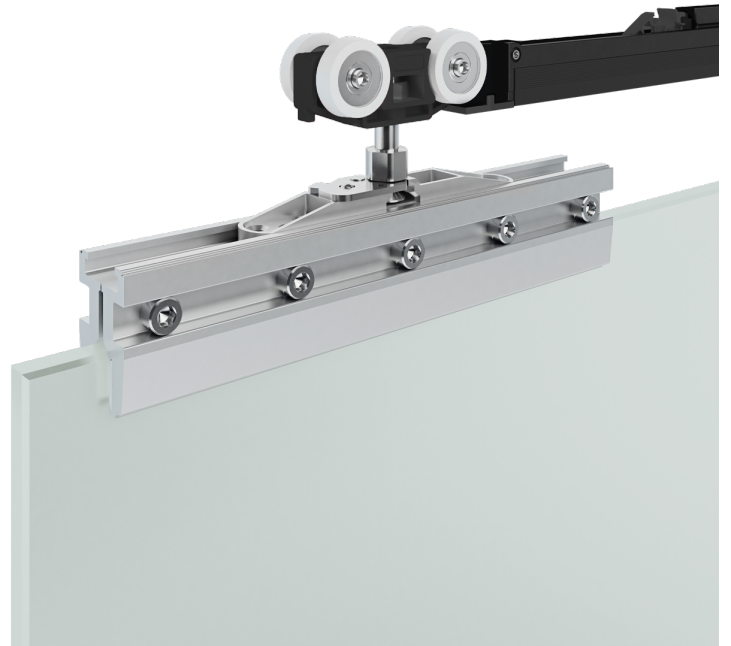

Selfie Vetro

Systems for doors with automatic closure

 8 ÷ 12,7 mm

 650 ÷ 1200 mm

 Max 80 kg

 Fluid dampers

Selfie Vetro

Selfie is the innovative mechanical system for doors with automatic closure, which doesn't require the use of electrical equipment.

Selfie is an innovative system suitable for glass doors with automatic self closing, which does not require any type of electrical equipment.

The system is available with our Vetro 24, Vetro 40 and Pronto systems, which integrate the innovative Fluid technology: the opening and closing movement is even lighter and more smooth, without the need of any kind of effort.

Finally, the Selfie system is available for mounting on counter frames.